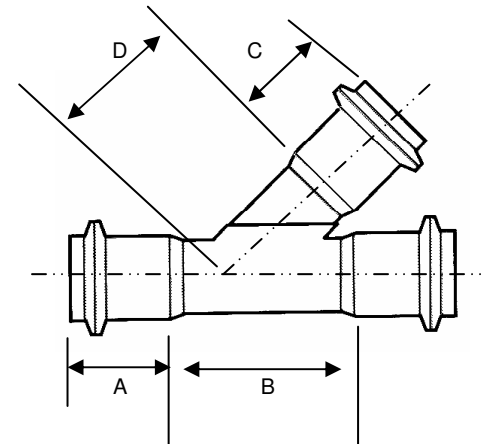

Mexico (Toll Free): 800-429-1705 | 800-574-1075 Fax

SIGNED DRAWINGS MUST ACCOMPANY PURCHASE ORDER OR DIMENSIONS OF FITTINGS WILL NOT BE GUARANTEED

DISCLAIMER - PLEASE READ

- 1) All dimensions approximate, subject to change without notice
--Angle tolerance is +/- 2 degrees
--All other dimensions to +/- 1"
- 2) This drawing only applicable if a copy is referenced at time of order.
--Without a copy of drawing, fitting construction may differ from that shown.
- 3) Subject to Specified Fittings Standard Terms and Conditions.

Description:	Wye
Material:	SDR26 Heavy Wall Sewer
Size:	See Chart
Configuration:	Gasket x Gasket x Gasket

GASKETED HEAVY WALL SEWER WYES

SIZE							10X4	10X6	10X8	10	12X4	12X6
A							6	6	6	6	6.5	6.5
B							10	13	14.5	20.5	10.5	14.5
C							3.5	4.5	5	6	3.5	4.5
D							11.25	13.5	14.5	15.5	12.75	15

SIZE	8X6	12X10	12	15X4	15X6	15X8	15X10	15X12	15	18X4	18X6	18X8
A	5	6.5	6.5	8	8	8	8	8	8	9.25	9.25	9.25
B	13	21	24.25	11.25	15.25	18.75	21.75	25	29.25	11.25	16.25	18.25
C	4.5	6	6.5	3.5	4.5	5	6	6.5	8	3.5	4.5	5
D	12.25	16.75	18.75	14.75	17	17.75	18.75	20.75	22	17	19.5	20

SIZE	24X4	24X6	24X8	24X10	24X12	24X15	24X18	24X21	24	27X4	27X6	27X8
A	12.5	12.5	12.5	12.5	12.5	12.5	12.5	12.5	12.5	13.5	13.5	13.5
B	11.75	15.75	19.25	22.25	25.5	29.75	36.5	41.25	46.25	12.25	16.25	19.75
C	3.5	4.5	5	6	6.5	8	9.25	11.25	12.5	3.5	4.5	5
D	21.5	23.75	24.5	25.5	27.5	28.75	31.25	31.5	33.75	23.5	26	26.75